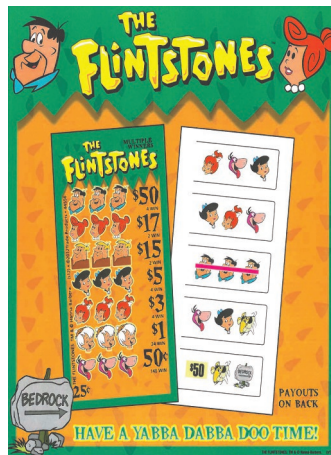

Q: What are the benefits of LED board bulbs?

A: LED bulbs can save you money on electricity and maintenance costs.

The average life of the standard #1820 Bulb is about 1,000 Hours... LEDs can last up to 50,000 hours or more and only use 1/5 the power! LED bulbs run cooler and are brighter than standard bulbs. Additionally, they are shock resistant and temperature resistant. If you are tired of constantly replacing flashboard light bulbs, LEDs are your answer.

**FRED & WILMA!
BARNEY & BETTY!**
$8.00 per dozen.

Also available in a Countertop Pal Display Box for **EASY SALES!** Includes 6 dozen ink & reusable display box. **$48.00.** #Paldisp.

So easy, even a caveman could sell 'em!

Rock Solid Pull-Tab sales with the help of The Flintstones!
2400 count/25 cent ticket. 4 winners @ $50.
3960 count/25 cent ticket. 2 winners @ $125.
3960 count/50 cent ticket. 2 winners @ $250.
3960 count/$1.00 ticket. 4 winners @ $500.
25 cent ticket/4240 count. 2 winners @ $150.

Gumballs Dab Ticket!

680 count-$1.00 ticket
1 winner at $300!
3 instant winners @ $30!

1280 count-$1.00 ticket
1 winner at $500!
3 instant winners @ $100!

150 dab tickets

UP POPS A WINNER!

A 30% PROFIT FOR YOUR ORGANIZATION!

Pot of Gold dab ticket!

200 count-$1.00 ticket. Pays out $140!
400 count-$1.00 ticket. Pays out $280!

**ALL HOLD TICKETS!
NO DUDS!**

1, 2, OR 3 FREE SPACES FOR FASTER ACTION!

GENERATE MORE WINNERS, MORE EXCITEMENT, AND MORE PROFITS WITH PROMOTIONAL GIFT BASKETS!

PLUS, GET 3 FREE DOOR PRIZE TREATS WITH EVERY BASKET $50 OR HIGHER, CREATING *EVEN MORE* WINNERS!

LARGE MARDI GRAS BASKET. $50.00. #LS2013MG4

$8.00 DOZEN

MARDI GRAS TREAT $2.50 #LS2013MG

MEDIUM MARDI GRAS BASKET $35.00. #LS2013MG1

MEDIUM ST. PATRICK'S DAY BASKET $30.00. #LS2013STP6

$8.00 DOZEN

ST. PAT'S TREAT $2.50. #LS2013STP3