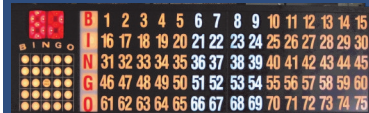

Q: What are the benefits of LED board bulbs?

A: LED bulbs can save you money on electricity and maintenance costs.

The average life of the standard #1820 Bulb is about 1,000 Hours... LEDs can last up to 50,000 hours or more and only use 1/5 the power! LED bulbs run cooler and are brighter than standard bulbs. Additionally, they are shock resistant and temperature resistant. If you are tired of constantly replacing flashboard light bulbs, LEDs are your answer.

**FRED & WILMA!
BARNEY & BETTY!**
$8.00 per dozen.

Also available in a Countertop Pal Display Box for **EASY SALES!** Includes 6 dozen ink & reusable display box. **$48.00.** #Paldisp.